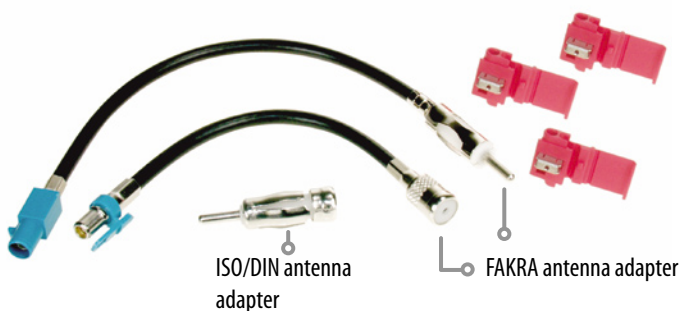

- iPod dock cable
- iPod active cradle
- AV Extender
- Bluetooth Adapter
- CD Changer Retention
- Media Bank HD docking for Gateway 300

High quality external audio and iPod charging for virtually every vehicle

Part No.: ILF3CR8

Features:

- ▶ Automatic on/off detection and iPod charging
- ▶ Additional auxiliary input source
- ▶ Includes damage-free mounting air vent clip
- ▶ Seven user-selectable FM frequencies
- ▶ Works with virtually every head unit
- ▶ Reusable upon change of vehicle
- ▶ Hard wired solution for excellent sound quality

Includes installation accessories:

iPod

Made for:

- iPod mini, nano (1G/2G)
- iPod 3G
- iPod 4G (photo, color)
- iPod 5G (video)

ice▶ Link ONE

Enjoy more source devices with Plug & Play accessories

AV Extender for Gateway 100/200i/300/500