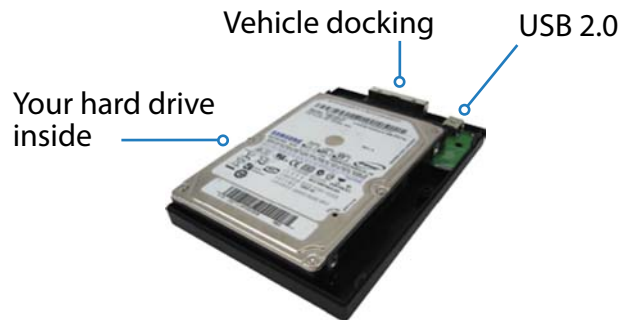

Part No.: MBHDC1

- ▶ Any standard ATA 2,5" Hard Drive
- ▶ High Speed USB 2.0 data connection
- ▶ Big drive support

Media Bank - DIN sized dock

Part No.: MBDIN1

Media Bank - Docking Frame

Part No.: MBDFR1

Ready to use for **Gateway 300/500**