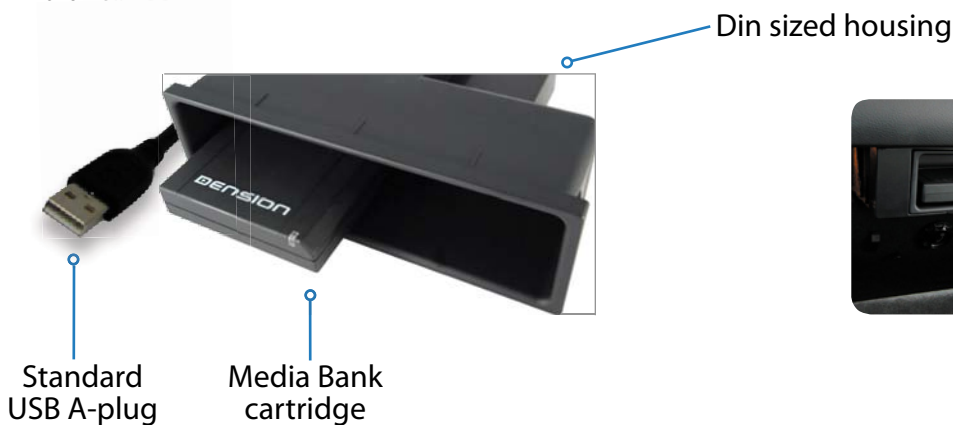

Part No.: MBHDC1

- ▶ Any standard ATA 2,5" Hard Drive
- ▶ High Speed USB 2.0 data connection
- ▶ Big drive support

Media Bank - DIN sized dock

Part No.: MBDIN1

Media Bank - Docking Frame

Part No.: MBDFR1

Ready to use for **Gateway 300/500**