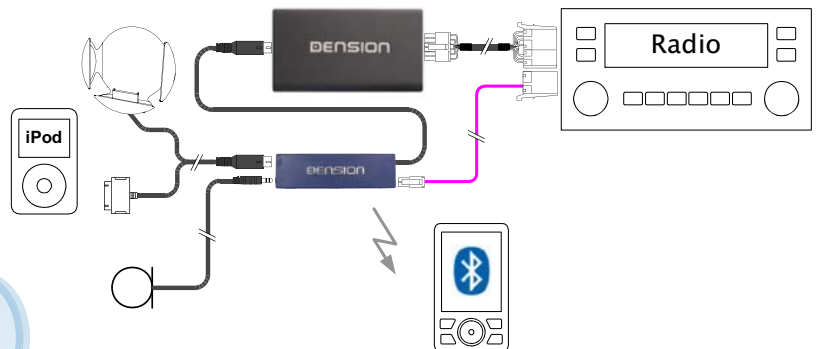

Includes installation accessories:

iPod

Made for:

- iPod mini, nano (1G/2G)
- iPod 3G
- iPod 4G (photo, color)
- iPod 5G (video)

ice▶ Link ONE

Enjoy more source devices with Plug & Play accessories

AV Extender for Gateway 100/200i/300/500

Part No.: IVE1000

Provides RCA AV output from iPod 5G (video)

View iPod video on an in-vehicle display

Bluetooth adaptor for Gateway 100/ 200i/300/500

Part No.: BTA1000

Connects smartphones or PDAs for:

- ▶ music (A2DP)
- ▶ hands-free (HFP, HSP)
- ▶ navigation

CD changer retention for Gateway 100/300

Part No.: CDR1xxx

Vehicle-specific accessory kit retains original CD changer

See compatibility on page 12.

No more capacity limit (for your content)

Media Bank - Cartridge

Part No.: MBHDC1

- ▶ Any standard ATA 2,5" Hard Drive
- ▶ High Speed USB 2.0 data connection
- ▶ Big drive support

Media Bank - DIN sized dock

Part No.: MBDIN1

Media Bank - Docking Frame

Part No.: MBDFR1

Ready to use for **Gateway 300/500**