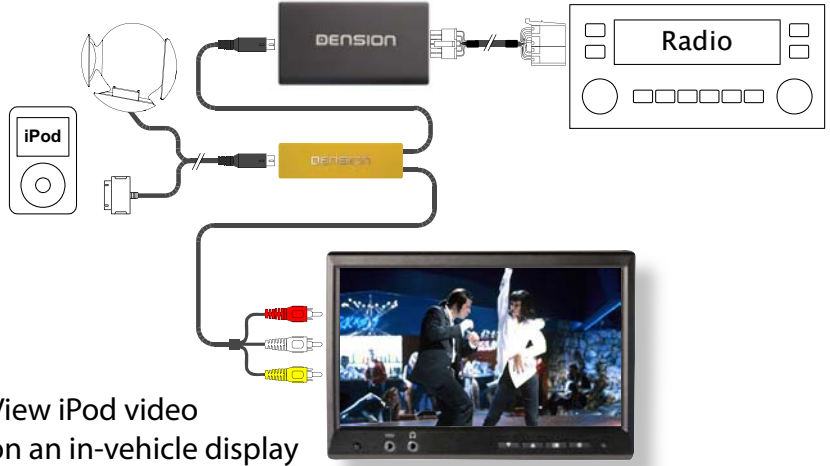

Part No.: ILF3CR8

Features:

- ▶ Automatic on/off detection and iPod charging
- ▶ Additional auxiliary input source
- ▶ Includes damage-free mounting air vent clip
- ▶ Seven user-selectable FM frequencies
- ▶ Works with virtually every head unit
- ▶ Reusable upon change of vehicle
- ▶ Hard wired solution for excellent sound quality

Includes installation accessories:

iPod

Made for:

- iPod mini, nano (1G/2G)
- iPod 3G
- iPod 4G (photo, color)
- iPod 5G (video)

ice▶ Link ONE

Enjoy more source devices with Plug & Play accessories

AV Extender for Gateway 100/200i/300/500

Part No.: IVE1000

Provides RCA AV output from iPod 5G (video)

View iPod video on an in-vehicle display

Bluetooth adaptor for Gateway 100/ 200i/300/500

Part No.: BTA1000

Connects smartphones or PDAs for:

- ▶ music (A2DP)
- ▶ hands-free (HFP, HSP)
- ▶ navigation