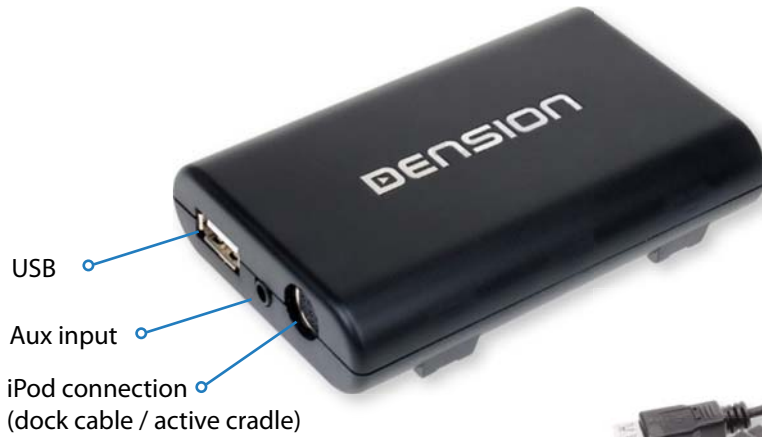

- Made for:
- iPod mini, nano (1G/2G)
 - iPod 4G (photo, color)
 - iPod 5G (video)

AUX

- rear-seat entertainment
- CD/DVD Players
- MP3 Players
- mobile navigation

Single interface - Many applications

Gateway 300 features: